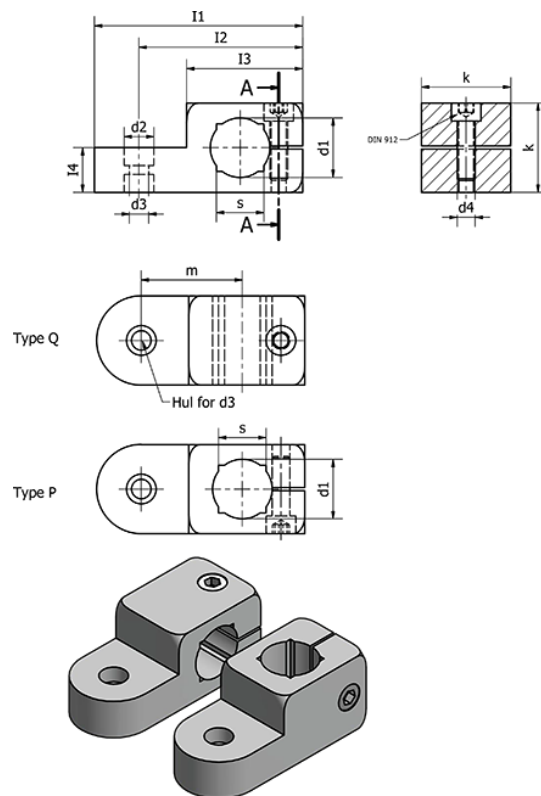

Article number: 20482B1020QEELS
 Description: E+G Swivel clamp
 GN 482-B10-20-Q-ELS

Measures

	= -	l1	= 50
	= -	l3	= 40
Clamping kit for d3 = GN 511.1-M5-20-S/K		l4	= 10
Clamping kit for d4 = GN 511-M5-20		k	= 20
d1	= 10	m	= 23
d2	= 8.5	s	= 8
d3	= 5.5	Weight (g)	= 36
d4	= M5		